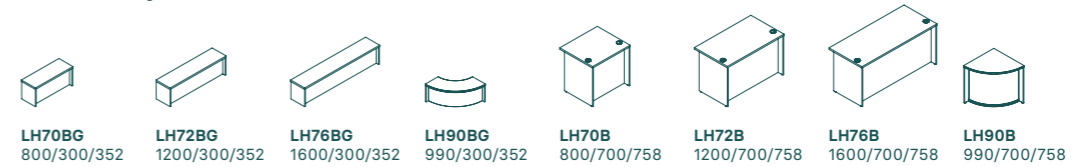

Eko

Vik

Art

Echo

Table

Reception

Common Elements